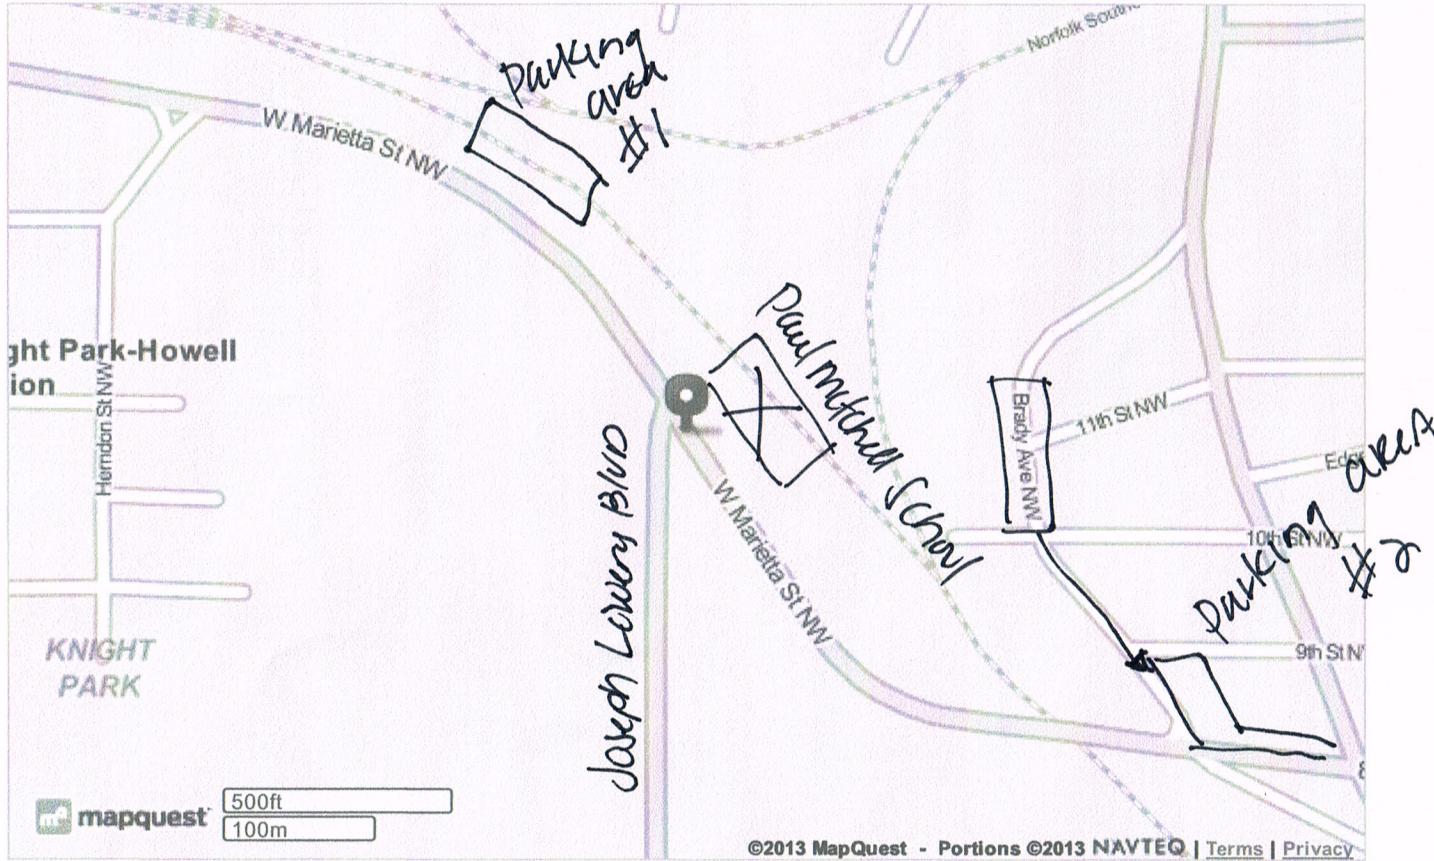

Map of:
887 W Marietta St NW
Atlanta, GA 30318-5252

Notes

©2013 MapQuest, Inc. Use of directions and maps is subject to the MapQuest Terms of Use. We make no guarantee of the accuracy of their content, road conditions or route usability. You assume all risk of use. [View Terms of Use](#)

BOOK TRAVEL with mapquest

877-577-5766

Book Now